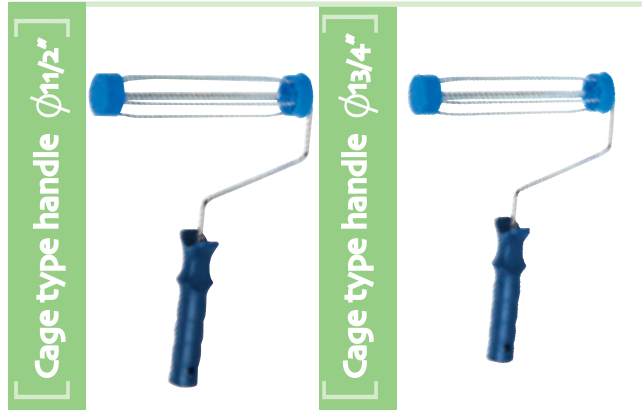

DIY cage type handle  $\phi_{1\frac{1}{2}''}$   
 1 1/2" dia, with 6mm frame.

Size
4"
7"
9"

DIY cage type handle  $\phi_{1\frac{3}{4}''}$   
 1 3/4" dia, with 6mm or 7mm frame.

Size
7"
9"

Slip-on handle  
 1 1/2" dia with 6mm frame.

Size
4"
7"
9"

DIY slip-on handle  
 1 1/2" dia with 6mm frame.

Size
4"
7"
9"