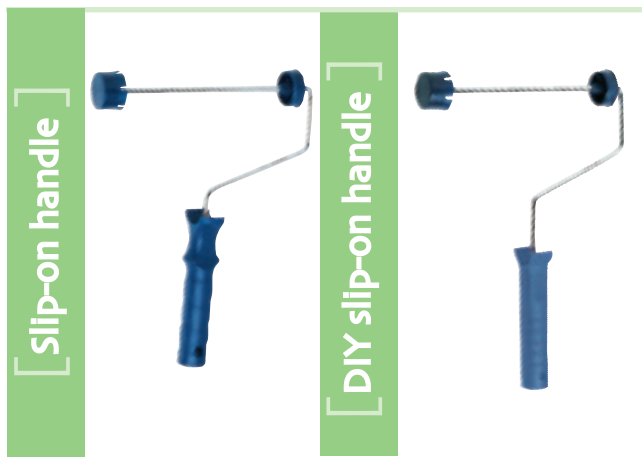

[Paint Roller Handles]

Cage type handle $\phi_{1\frac{1}{2}''}$
1 1/2" dia, with 6mm frame.

Size
4"
7"
9"

Cage type handle $\phi_{1\frac{3}{4}''}$
1 3/4" dia, with 6mm or 7mm frame.

Size
7"
9"

DIY cage type handle $\phi_{1\frac{1}{2}''}$
1 1/2" dia, with 6mm frame.

Size
4"
7"
9"

DIY cage type handle $\phi_{1\frac{3}{4}''}$
1 3/4" dia, with 6mm or 7mm frame.

Size
7"
9"

Slip-on handle
1 1/2" dia with 6mm frame.

Size
4"
7"
9"

DIY slip-on handle
1 1/2" dia with 6mm frame.

Size
4"
7"
9"