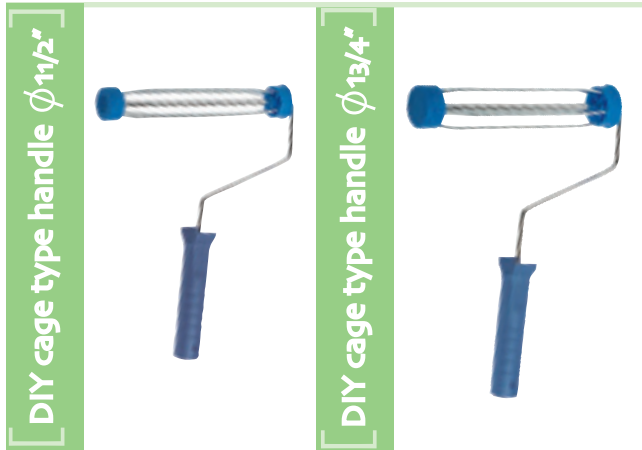

DIY cage type handle  $\phi_{1\frac{1}{2}''}$   
 1 1/2" dia, with 6mm frame.

Size
4"
7"
9"

DIY cage type handle  $\phi_{1\frac{3}{4}''}$   
 1 3/4" dia, with 6mm or 7mm frame.

Size
7"
9"

Slip-on handle  
 1 1/2" dia with 6mm frame.

Size
4"
7"
9"

DIY slip-on handle  
 1 1/2" dia with 6mm frame.

Size
4"
7"
9"